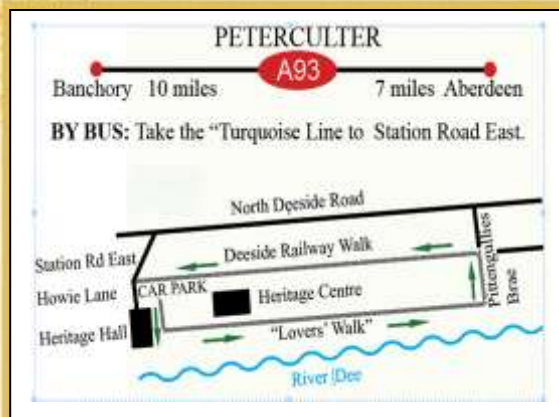

### FRIDAY 10<sup>th</sup> September "Serendipity"

Sketches  
@ 7.30pm

*The Heritage Centre is open from April-October  
on Wednesday, Saturday and Sunday from 2-4pm.  
Teas are served in Heritage Hall (Sat & Sun only).  
Above: New for 2010 "The Butt 'n' Ben".*